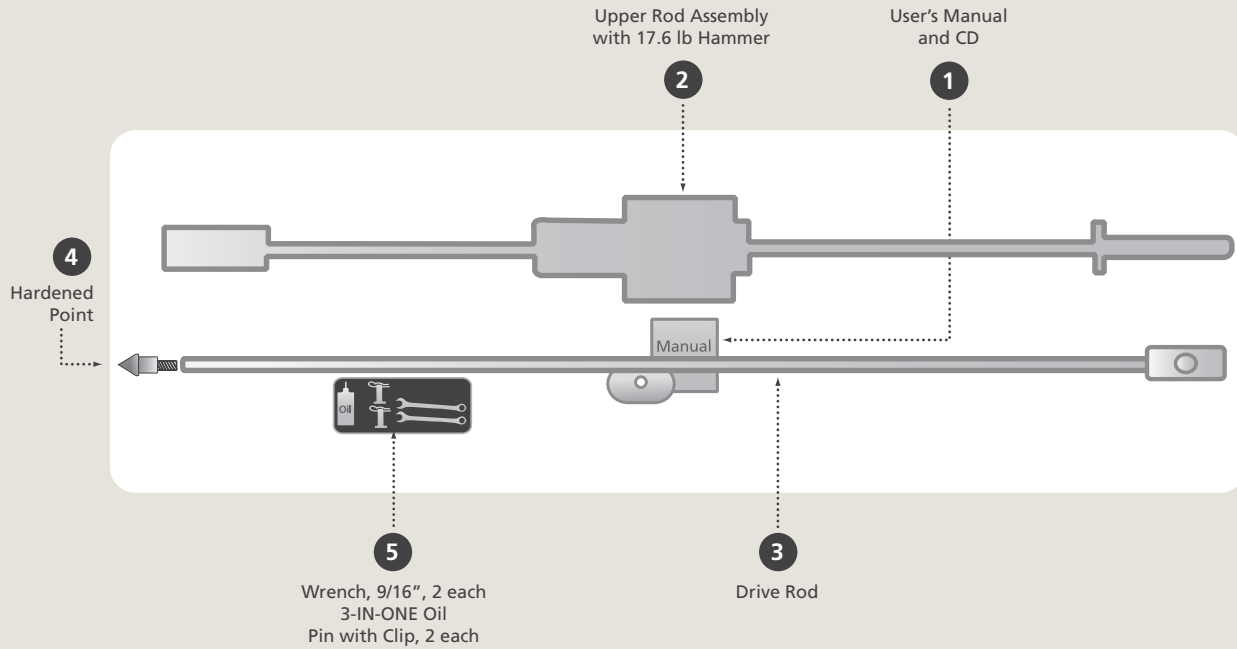

DCP KIT COMPONENT LIST (K-100 E)

NO.	ITEM CODE	DESCRIPTION	PRICE
	K-100 E	K-100 Economy DCP Kit Includes:	\$899.52
1	K010	KSE User's Manual and CD	
2	K090	Upper Rod Assembly with 17.6 lb Hammer	
3	K133775	Drive Rod, 37.75"	
4	K700	Hardened Point with flats, silver	
5	4218.445	Wrench, 2 each	
5	4218.430	3-IN-ONE-Oil	
5	K450	Pin with Clip, 2 each	